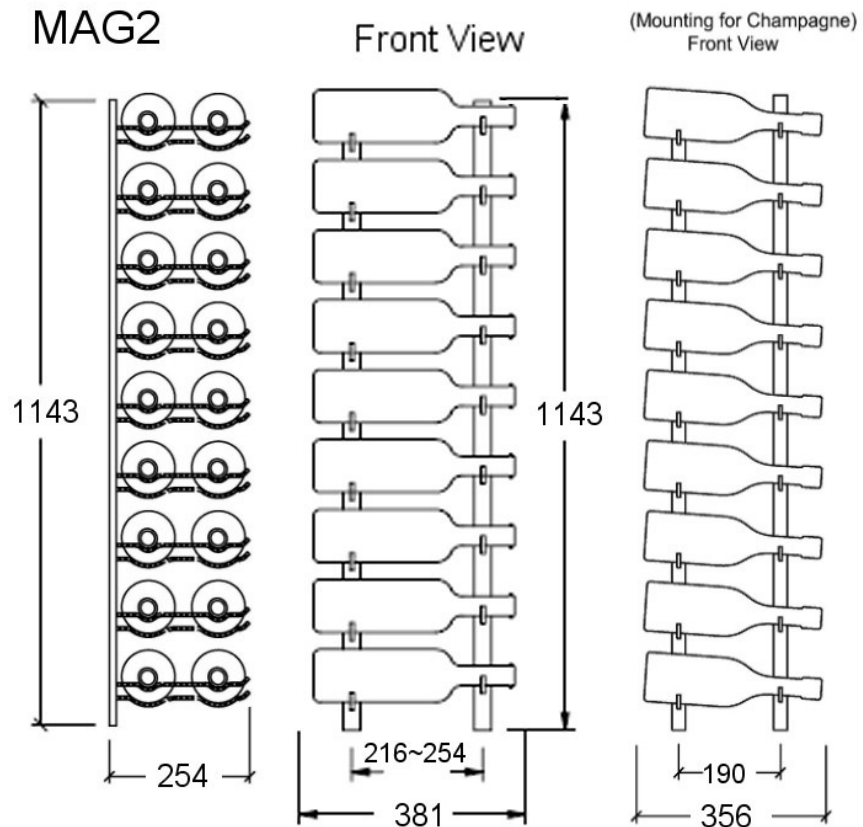

**Magnum Series**

**MAG1**

**9 bottle high**

**x 1 deep**

measurements in mm

**Magnum Series**

**MAG2**

**9 bottle high**

**x 2 deep**

measurements in mm

All racks can be easily combined, stacked, cut to fit or interlaced to fit narrow spaces.