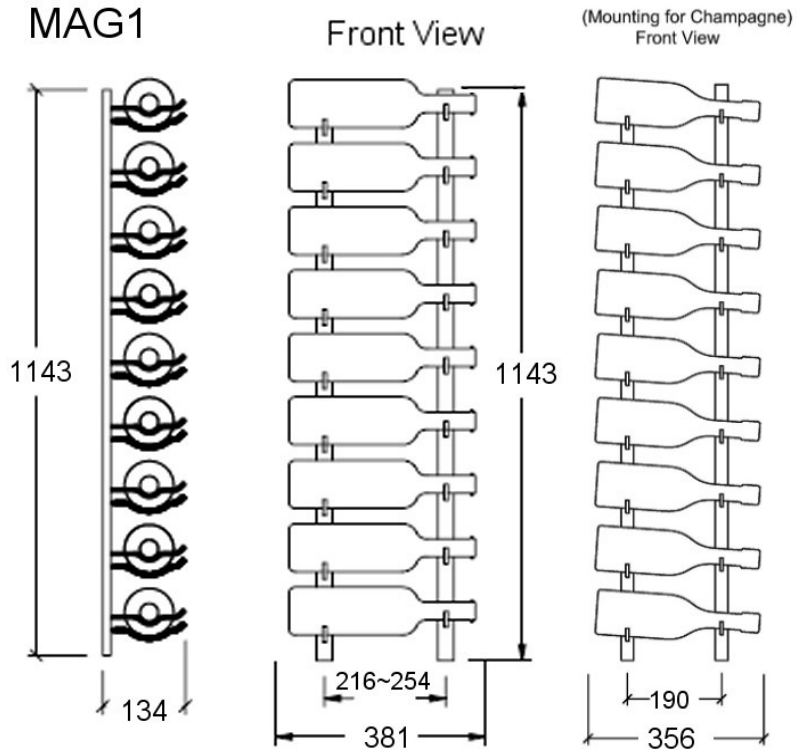

**Magnum Series**

**MAG1**

**9 bottle high**

**x 1 deep**

measurements in mm

**Magnum Series**

**MAG2**

**9 bottle high**

**x 2 deep**

measurements in mm

All racks can be easily combined, stacked, cut to fit or interlaced to fit narrow spaces.