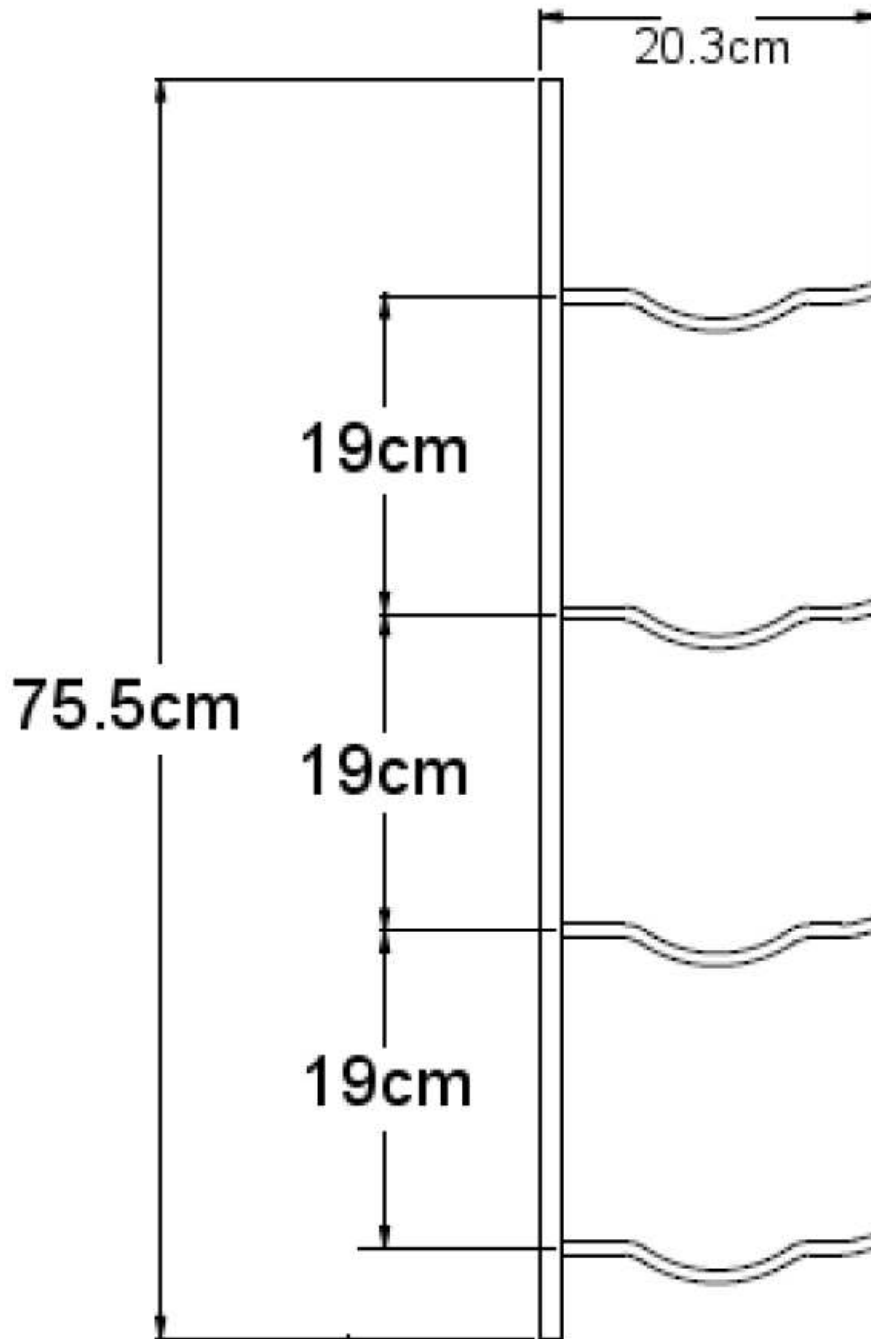

VintageView  
Big Bottle (3-6 litre) wall rack

**WSBIG1 – capacity 4 bottles**

measurements in cm

Can be stacked or combined with other standard racks