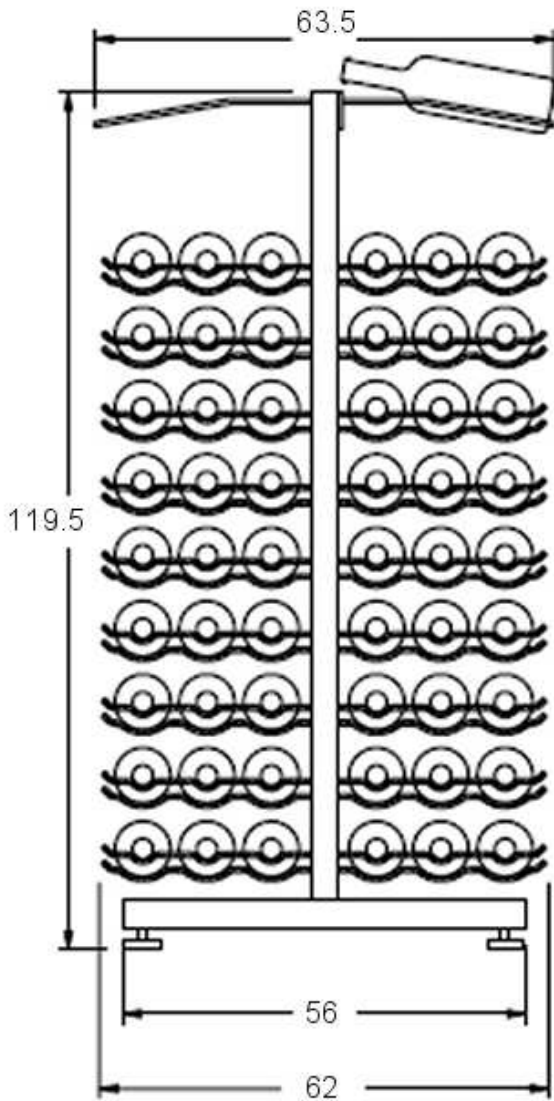

VINTAGEVIEW®

WINE STORAGE SYSTEM

VintageView

IDR – freestanding display unit

capacity 180 bottles

## Island Display Unit

side view

front view

IDR base package includes

6 x WS33 27 bottle racks + 2 x IDR-PR 9 bottle presentation racks + fixings