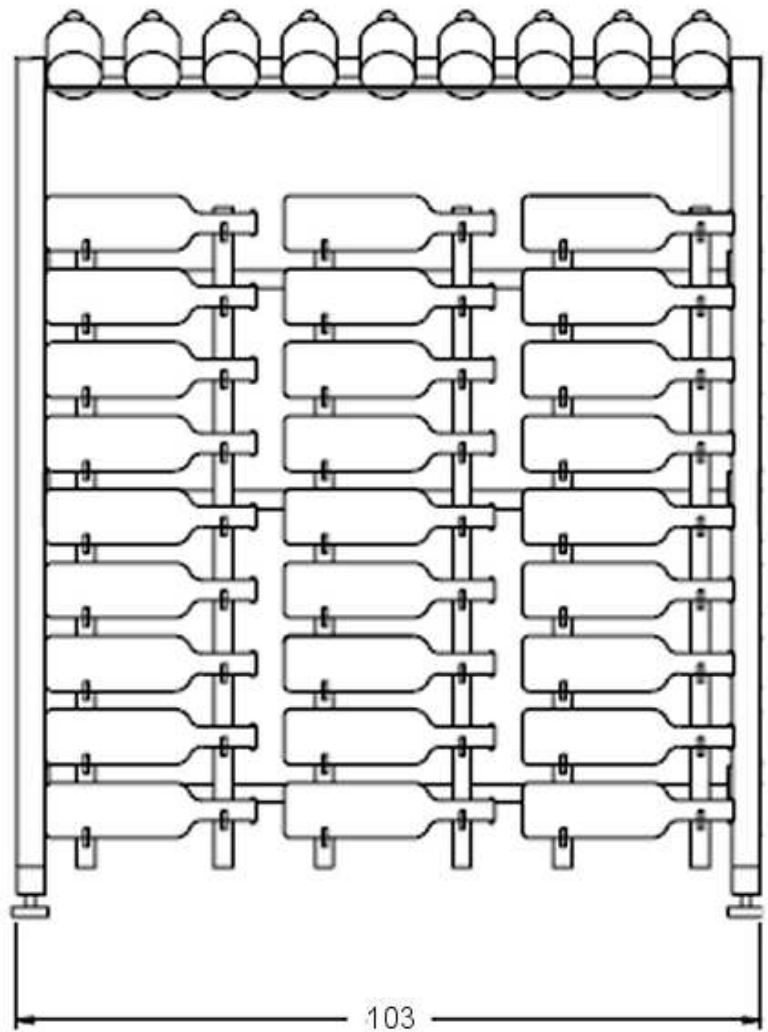

VINTAGEVIEW®

WINE STORAGE SYSTEM

VintageView

IDR – freestanding display unit

capacity 180 bottles

## Island Display Unit

side view

front view

IDR base package includes

6 x WS33 27 bottle racks + 2 x IDR-PR 9 bottle presentation racks + fixings