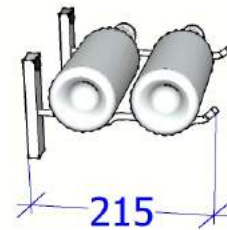

WS6x 1830mm wall mounted 18 bottle high wine rack kit

Item	Height	Depth	Capacity	Width
WS61	1830mm	135mm (1)	18 bottles	330mm minimum
WS62		215mm (2)	36 bottles	
WS63		305mm (3)	54 bottles	

SPECIALIST

WS61
1 deep

WS62
2 deep

WS63
3 deep

WS kits combine two standard racks using supplied connectors to create taller displays

Standard column width is 330mm (can be reduced by interleaving)
Wall series racks come in 3, 6, 9 & 12 bottle high versions (each 1, 2 or 3 deep)
Wall series kits combine these to create 15, 18, 21 & 24 high displays