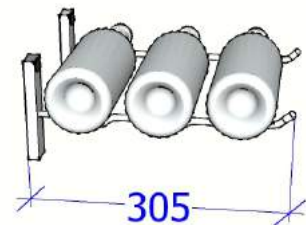

WS6x 1830mm wall mounted 18 bottle high wine rack kit

Item	Height	Depth	Capacity	Width
WS61	1830mm	135mm (1)	18 bottles	330mm minimum
WS62		215mm (2)	36 bottles	
WS63		305mm (3)	54 bottles	

SPECIALIST

WS61
1 deep

WS62
2 deep

WS63
3 deep

WS kits combine two standard racks using supplied connectors to create taller displays

Standard column width is 330mm (can be reduced by interleaving)
Wall series racks come in 3, 6, 9 & 12 bottle high versions (each 1, 2 or 3 deep)
Wall series kits combine these to create 15, 18, 21 & 24 high displays