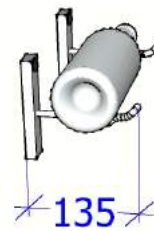

WS6x 1830mm wall mounted 18 bottle high wine rack kit

Item	Height	Depth	Capacity	Width
WS61	1830mm	135mm (1)	18 bottles	330mm minimum
WS62		215mm (2)	36 bottles	
WS63		305mm (3)	54 bottles	

SPECIALIST

WS61
1 deep

WS62
2 deep

WS63
3 deep

WS kits combine two standard racks using supplied connectors to create taller displays

Standard column width is 330mm (can be reduced by interleaving)
Wall series racks come in 3, 6, 9 & 12 bottle high versions (each 1, 2 or 3 deep)
Wall series kits combine these to create 15, 18, 21 & 24 high displays