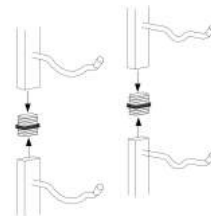

WS6x 1830mm wall mounted 18 bottle high wine rack kit

Item	Height	Depth	Capacity	Width
WS61	1830mm	135mm (1)	18 bottles	330mm minimum
WS62		215mm (2)	36 bottles	
WS63		305mm (3)	54 bottles	

SPECIALIST

WS61
1 deep

WS62
2 deep

WS63
3 deep

WS kits combine two standard racks using supplied connectors to create taller displays

Standard column width is 330mm (can be reduced by interleaving)
Wall series racks come in 3, 6, 9 & 12 bottle high versions (each 1, 2 or 3 deep)
Wall series kits combine these to create 15, 18, 21 & 24 high displays