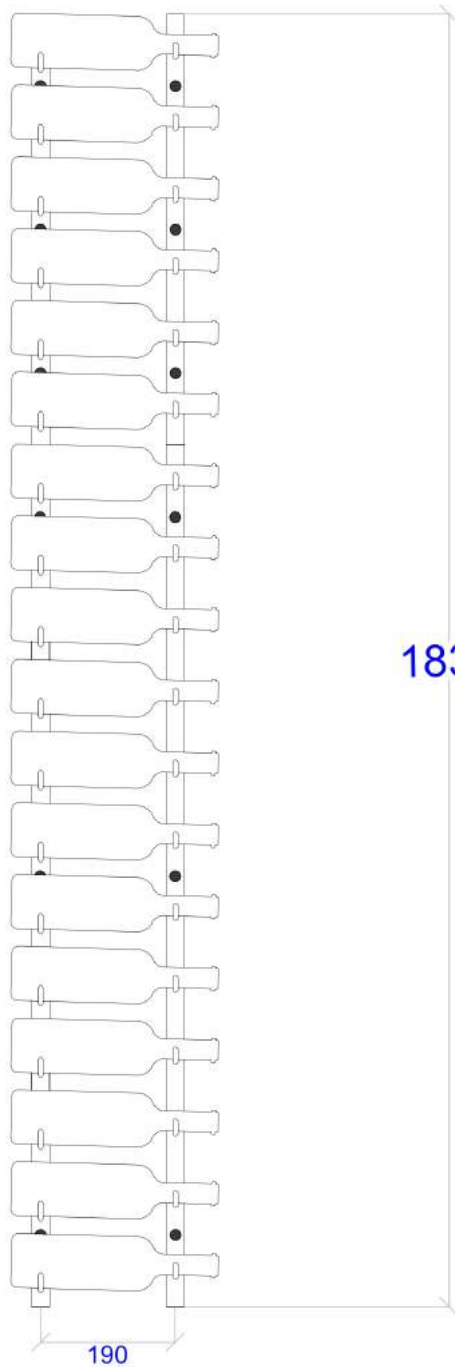

WS6x 1830mm wall mounted 18 bottle high wine rack kit

Item	Height	Depth	Capacity	Width
WS61	1830mm	135mm (1)	18 bottles	330mm minimum
WS62		215mm (2)	36 bottles	
WS63		305mm (3)	54 bottles	

SPECIALIST

WS61
1 deep

WS62
2 deep

WS63
3 deep

WS kits combine two standard racks using supplied connectors to create taller displays

Standard column width is 330mm (can be reduced by interleaving)
Wall series racks come in 3, 6, 9 & 12 bottle high versions (each 1, 2 or 3 deep)
Wall series kits combine these to create 15, 18, 21 & 24 high displays