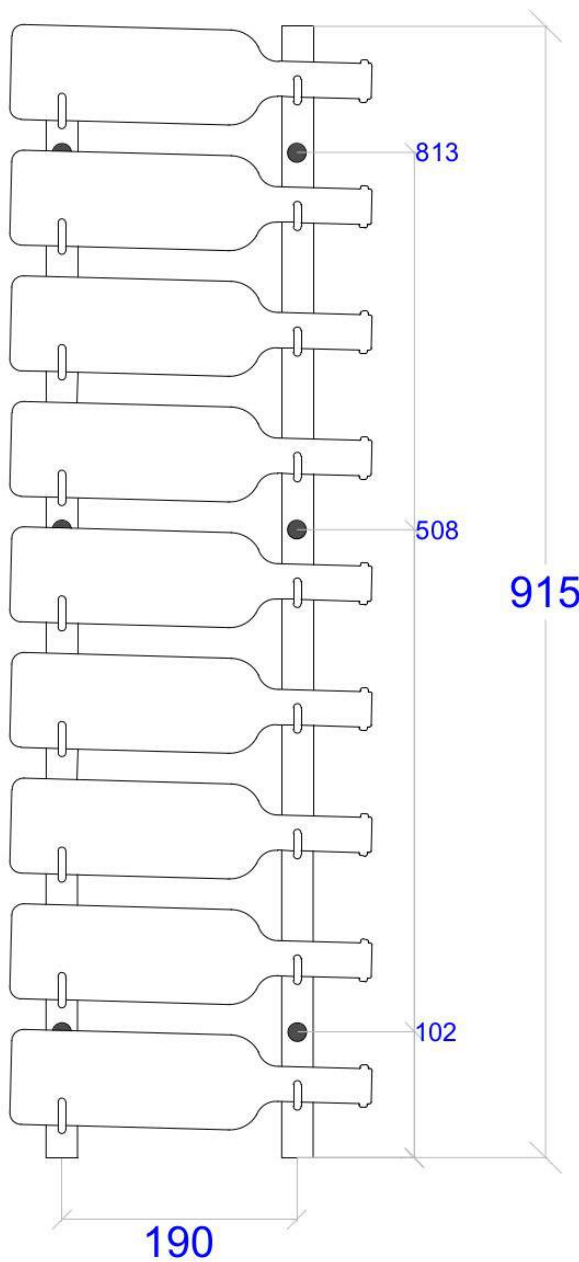

## WS3x 915mm wall mounted 9 bottle high wine rack

Item	Height	Depth	Capacity	Width
WS31	915mm	135mm (1)	9 bottles	330mm minimum
WS32		215mm (2)	18 bottles	
WS33		305mm (3)	27 bottles	

Standard column width is 330mm (can be reduced by interleaving)  
 Wall series racks come in 3, 6, 9 & 12 bottle high versions (each 1, 2 or 3 deep)  
 Wall series kits combine these to create 15, 18, 21 & 24 high displays