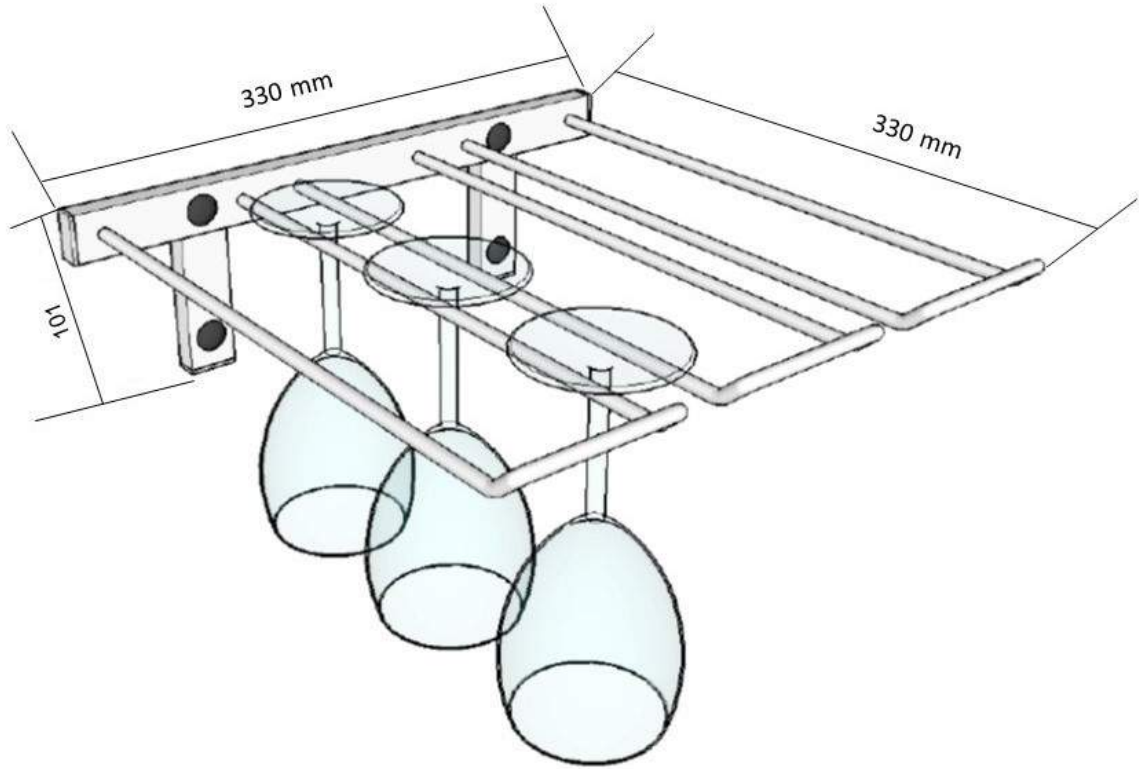

WS-SR 330mm - wall mounted 4-6 glass Stemware Rack

Item	Height	Depth	Capacity	Width
WS-SR	101mm Minimum	330mm (1)	6 glasses	330mm
WS-SR-2D		241mm (2)	4 glasses	

Wall series Stemware rack is available in 2 deep (holding 4 glasses) or 3 deep (holding 6 glasses)
Stemware racks can be joined to create larger displays
(increasing capacity by adding extra row between joined racks)