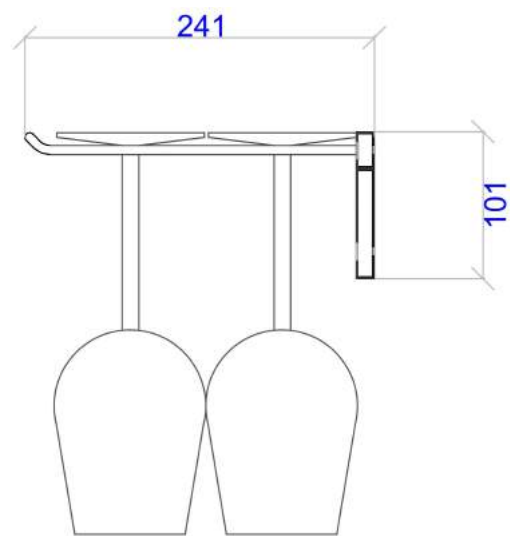

WS-SR 330mm - wall mounted 4-6 glass Stemware Rack

Item	Height	Depth	Capacity	Width
WS-SR	101mm Minimum	330mm (1)	6 glasses	330mm
WS-SR-2D		241mm (2)	4 glasses	

Wall series Stemware rack is available in 2 deep (holding 4 glasses) or 3 deep (holding 6 glasses)
Stemware racks can be joined to create larger displays
(increasing capacity by adding extra row between joined racks)