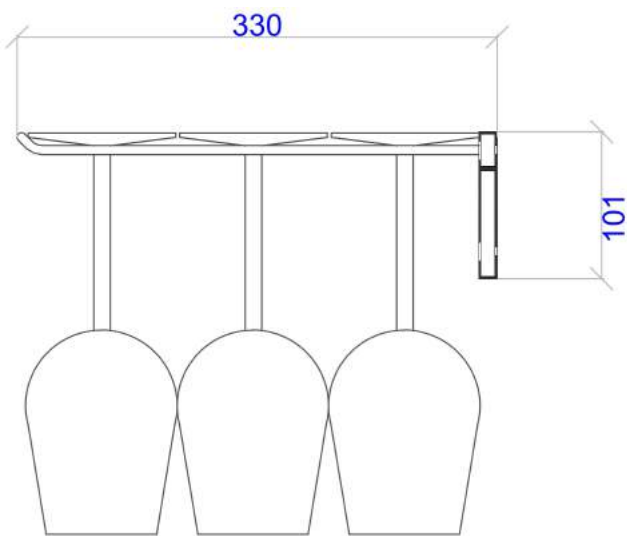

WS-SR 330mm - wall mounted 4-6 glass Stemware Rack

Item	Height	Depth	Capacity	Width
WS-SR	101mm Minimum	330mm (1)	6 glasses	330mm
WS-SR-2D		241mm (2)	4 glasses	

Wall series Stemware rack is available in 2 deep (holding 4 glasses) or 3 deep (holding 6 glasses)
Stemware racks can be joined to create larger displays
(increasing capacity by adding extra row between joined racks)