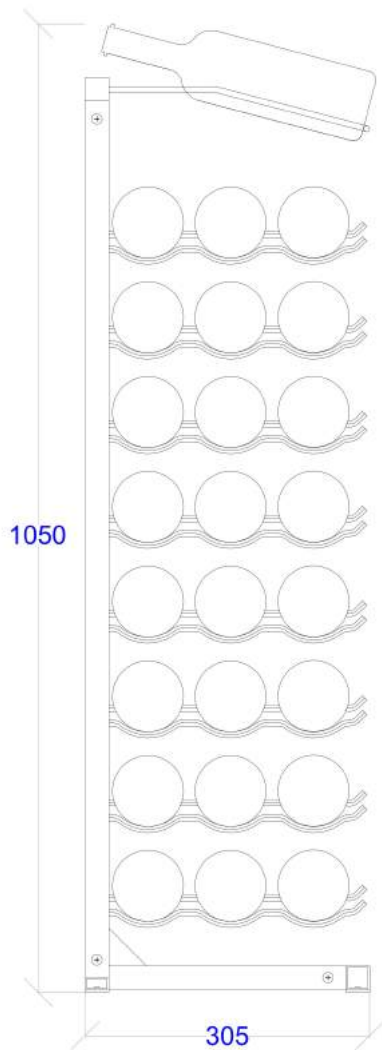

WPOP - free-standing 27 bottle rack

Item	Height	Depth	Capacity	Width
WPOP	1050	330	27 bottles	335mm

Total Capacity - 27 Bottles
Multiple Units can be daisy-chained to create single display.