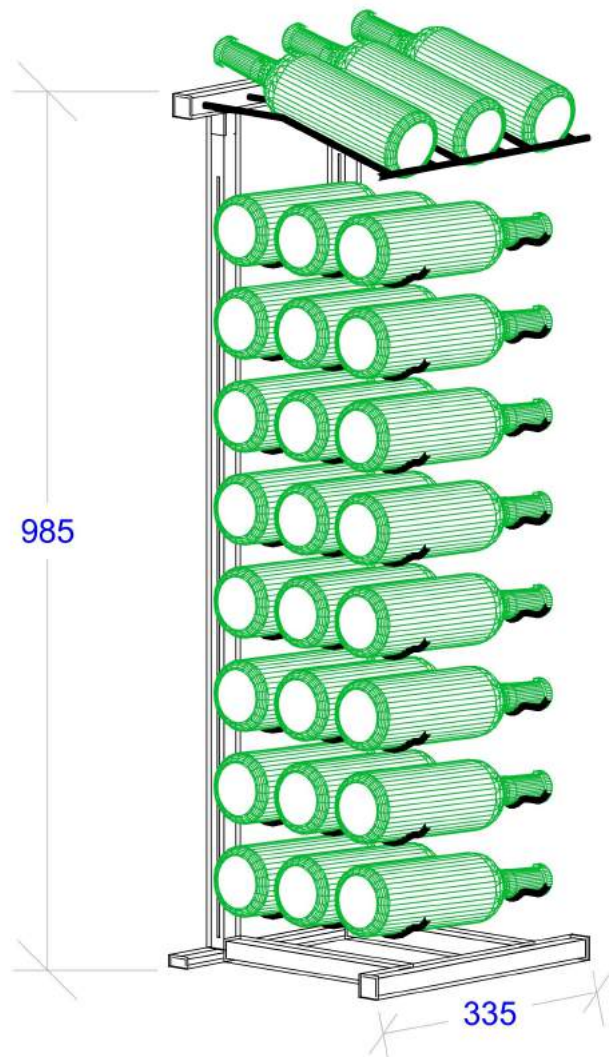

WPOP - free-standing 27 bottle rack

Item	Height	Depth	Capacity	Width
WPOP	1050	330	27 bottles	335mm

Total Capacity - 27 Bottles
Multiple Units can be daisy-chained to create single display.