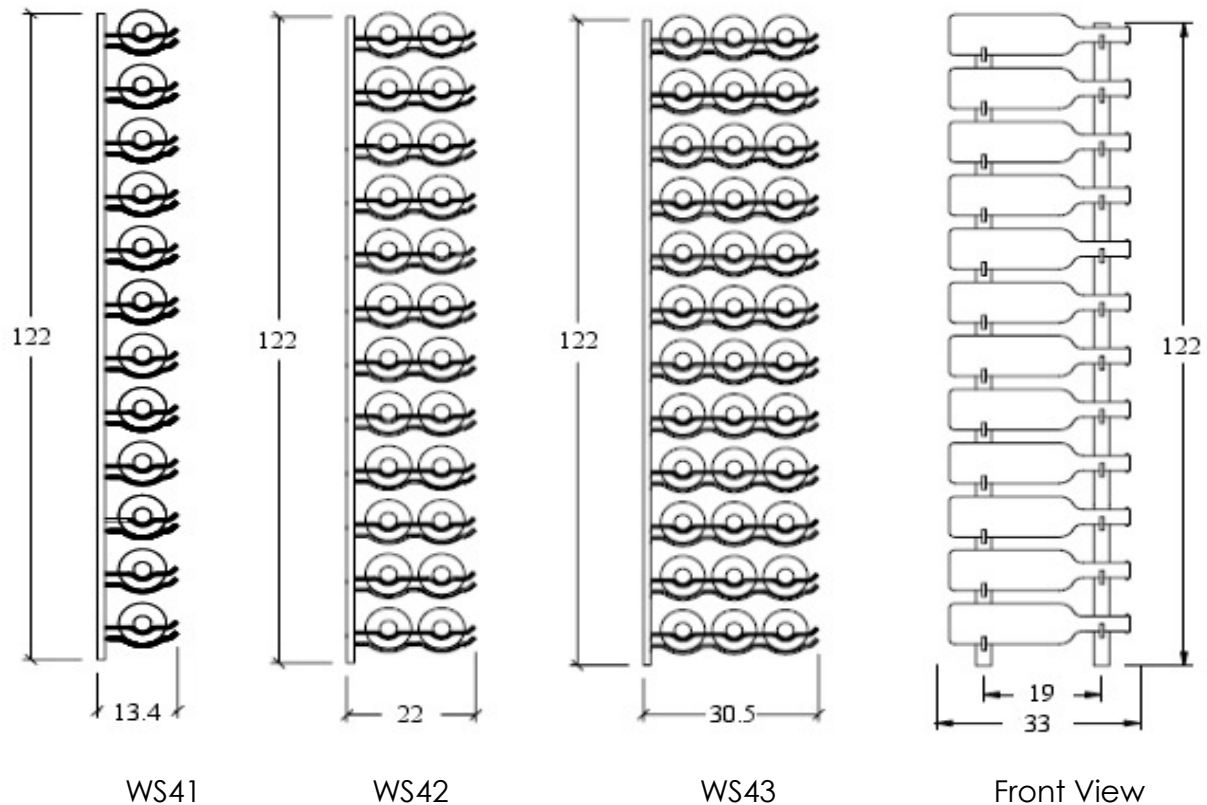

WS3 series - 9 bottle high

measurements in cm

WS4 series - 12 bottle high

measurements in cm

All racks can be easily combined, stacked, cut to fit or interlaced to fit narrow spaces.