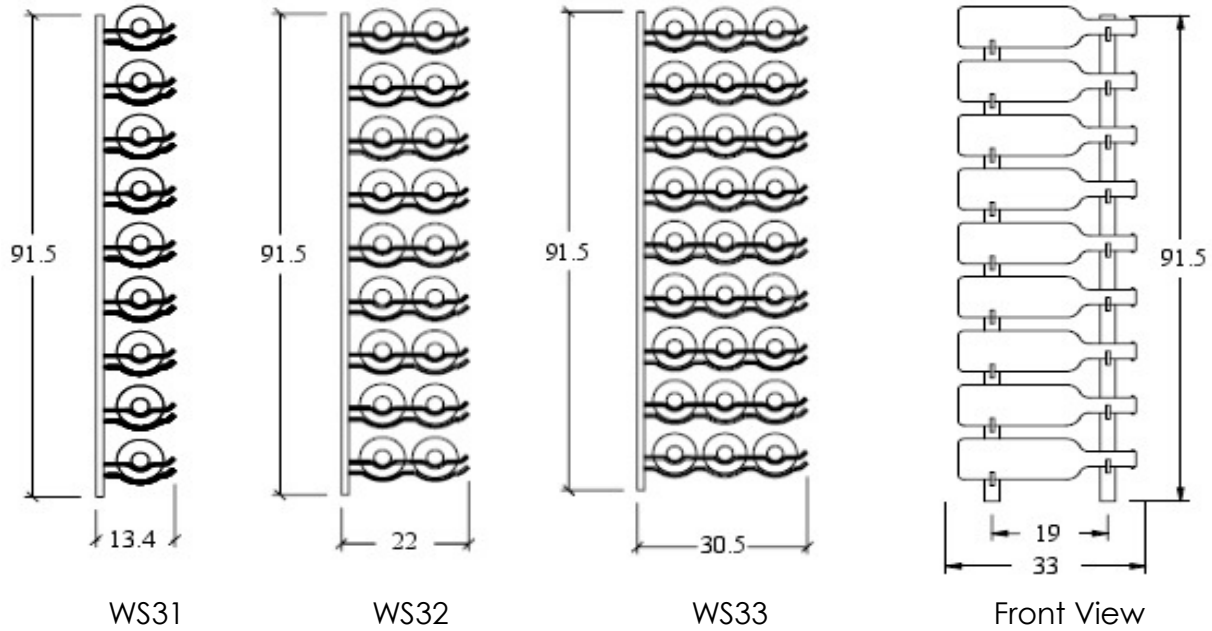

WS3 series - 9 bottle high

measurements in cm

WS4 series - 12 bottle high

measurements in cm

All racks can be easily combined, stacked, cut to fit or interlaced to fit narrow spaces.